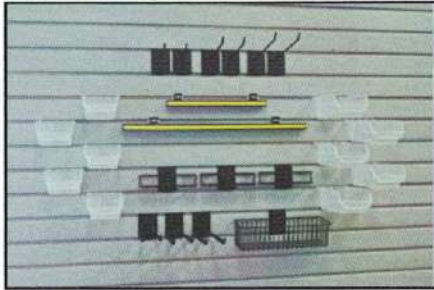

Dealer Code: _____

REV 01/26

ORGANIZATION KITS

Work Center Kit

1 - Small Tray	2 - Single 3" Hooks
5 - Long Clear Hobibox	2 - Single 6" Hooks
5 - Short Clear Hobibox	2 - Single 8" Hooks
3 - Driver/Tools Racks	1 - Double 4" Hook
1 - 24" Magnetic Tool Holder	1 - Double 6" Hook
1 - 13" Magnetic Tool Holder	1 - Double 8" Hook