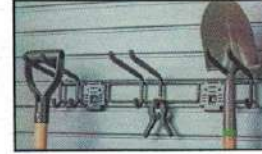

Handi Link Up Tilt Bin
Black, Gray, Graphite, Beachwood

Small Tool Rack
HSSTR

Screwdriver Rack
HSSDH

Handheld Power Tool Hook
TLE-POWERTOOLHOOK

12" Tool Hook
SL-12TOOL

Grip Everything
H-5600

Loop Hook
H-5601

8" Loop Hook
HSH08L-WL

Box Hook
TLE-BOX

Garden Rack Basket
M-5200

Garden Center Basket
HSGC

Big Tool Rack
M-5603

24" Long Tool Bar
HSH03S-WL

Hose Holder
HSHHLD

HD Utility Hook
TLE-HDUTIL

HD Tool Hook
TLE-HDTOOL

8" Multi Purpose Hook
SL-MULTI 8"

Small Tray
SL-SMALLTRAY 12"Wx4"D

Triple S Hook
OT-HK-TRIPLE-S

GARDEN

Bracelet Holder
HSCSBRH

Necklace Holder
HSCSNH

Nik Nak
HSCSNIK