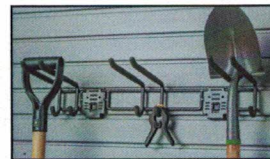

Small Tool Rack
HSSTR

Screwdriver Rack
HSSDH

GARDEN

Heavy Duty Utility
SW-HDUTIL

Grip Everything
H-5600

Loop Hook
H-5601

8" Loop Hook
HSH08L-WL

Garden Rack Basket
M-5200

Garden Center Basket
HSGC

Big Tool Rack
M-5603

24" Long Tool Bar
HSH03S-WL

Hose Holder
HSHHLD

OFFICE

Accessory Tray
HSW4004P Black, Gray, Clear

Pencil Cup
HSW4000P Black, Gray, Clear

Paper Tray
HSW4003P Black, Gray, Clear