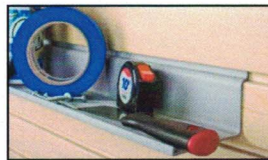

4" Utility Shelf
24"x4" Gray, Black

Shelf with Hooks
S-5602

14" x 24" Shelf
HSS1424

WORK & TOOL

Message Clip
D-MCH Black

Hand Tool Rack
W-5210 Granite

Magnetic Tool Holder
W-MTH24, W-MTH13

Tool Rack, Resin
W-TR24 24"w x 6"d