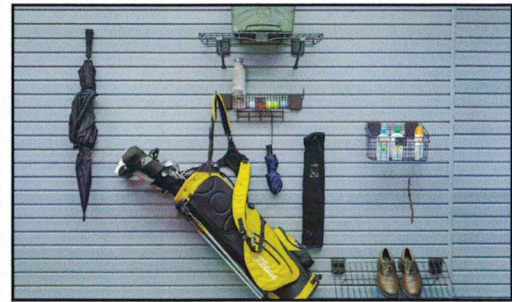

Golf Accessory Kit

- 1 - Golf Acsy. Holder
- 1 - 4" Double Hook
- 1 - 8"x12" Basket
- 1 - 14"x24" Shoe Rack
- 1 - 14"x24" Shelf
- 1 - 4" Hook w/Hook Lok