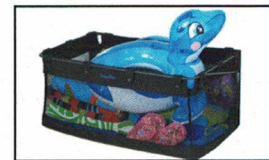

Garage Kit

- 6 - 4" Hooks
- 1 - Small Basket
- 1 - Grip Everything
- 1 - 24"x12" Shelf
- 2 - Everything Hooks
- 1 - Big Everything Hook

BASKETS

Basket
B-5620 16"w x 12"d x 4"h

Big Basket
B-5630 20"w x 13"d x 9.5"h

Basket, 12" x 18"
HSB1218

Mesh Basket
B-3013 33"w x 16"d x 14"h

Big Mesh Basket
B-3026 33"w x 16"d x 26"h

Basket, 12" x 24"
HSB1224

Large Mesh Basket
HLSLB3426B

HOOKS

Double Utility Hook
HSDUH-WL

Big Everything Hook
H-5611