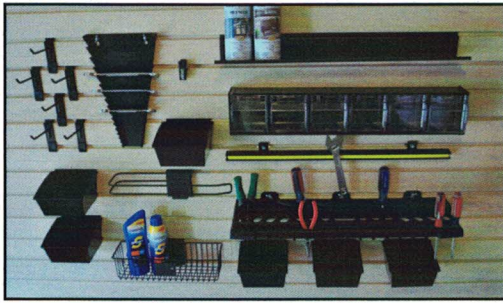

ORGANIZATION KITS

Work Center Kit

- 1 - Message Clip
- 1 - 3"x12" Basket
- 6 - 4" Hooks
- 1 - 4"x 24" Resin Shelf
- 6 - Parts Bins
- 1 - Paper Roll Holder
- 1 - 6 Bin Tip Out
- 1 - Wrench Holder
- 1 - Resin Tool Holder
- 1 - 24" Magnetic Tool Holder

Workbench Accessory Kit

- 1 - 9 Bin Tip Out
- 1 - 6 Bin Tip Out
- 1 - 13" Magnetic Tool Holder
- 1 - Screwdriver Rack
- 1 - 8" x 12" Basket
- 3 - 4" Hooks w/Hook Loks
- 1 - Multipurpose Roll Holder

Basic Accessory Kit

- 1 - 24" Tool Bar
- 2 - 4" Double Hook
- 1 - 8" Double Hook
- 1 - 4" Loop Hook
- 1 - 8" Loop Hook
- 1 - 6" J Hook
- 1 - 8"x12" Basket
- 1 - 12"x24" Basket
- 3 - 2" Hooks
- 3 - 1" Hooks
- 6 - 4" Hooks
- 12 - Hook Loks

Garden Center Kit

- 1 - Garden Center
- 1 - 24" Tool Bar
- 2 - 6" J Hook
- 1 - Double Utility Hook
- 1 - 4" Double Hook
- 2 - S Hook
- 2 - 14"x24" Shelf
- 1 - 12"x18" Basket
- 1 - 8" Loop Hook
- 1 - 8" Double Hook