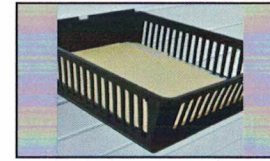

6 Bin Kit
PB-210/6 Black, Clear

5 1/8" x 5 1/2" x 3 3/4"
PB-210 Black, Clear

6 3/4" x 5 1/2" x 7"
PB-220 Black, Clear

14" x 11" x 6 3/4"
PB-230 Black, Clear

Cratebox Tray
HS01-330

SHELVES

Shelf 1230
OT-SHELF-1230 30" w x 12" d