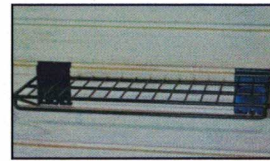

16" x 5" Shelf
OT-SHELF 165