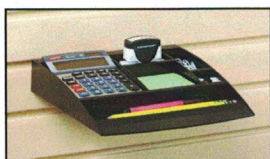

Garden Center Basket
HSGC

Big Tool Rack
M-5603

24" Long Tool Bar
HSH03S-WL

Hose Holder
HSHHLD

OFFICE

Accessory Tray
HSW4004P Black, Gray, Clear

Pencil Cup
HSW4000P Black, Gray, Clear

Paper Tray
HSW4003P Black, Gray, Clear

Legal/A4 Paper Tray
HSW4007P Black, Gray, Clear

Folder Tray
HSW4008P Black, Gray, Clear

Binder Holder
HSW4009P Black, Gray, Clear

SlatWall **Accessories Direct.com**
your organizing gateway

Dealer Code