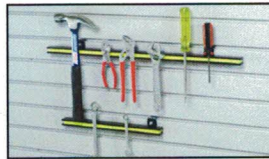

4" Utility Shelf
24"x4" Gray, Black

Shelf with Hooks
S-5602

14" x 24" Shelf
HSS1424

WORK & TOOL

Message Clip
D-MCH Black

Hand Tool Rack
W-5210 Granite

Magnetic Tool Holder
W-MTH24, W-MTH13

Tool Rack, Resin
W-TR24 24"w x 6"d

Small Tool Rack
HSSTR

Screwdriver Rack
HSSDH

GARDEN

Heavy Duty Utility
SW-HDUTIL

Grip Everything
H-5600

Loop Hook
H-5601

8" Loop Hook
HSH08L-WL

Garden Rack Basket
M-5200