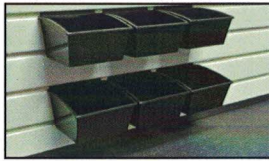

6 Bin Kit (HSPUB)
W-BN6 Gray, Taupe

Wide Storbox with Dividers
4-1/8" L x 11-3/8" W x 3-3/8" H

Recycle Center
HSRC100 Gray, Taupe

Long & Short Hobibox
W-HBS/L Black, Clear

11 3/4" x 11 1/4" x 6 3/4"
PB-250 Black, Clear

6 Bin Kit
PB-210/6 Black, Clear

5 1/8" x 5 1/2" x 3 3/4"
PB-210 Black, Clear

6 3/4" x 5 1/2" x 7"
PB-220 Black, Clear

14" x 11" x 6 3/4"
PB-230 Black, Clear

Cratebox Tray
HS01-330

SHELVES

Shelf 1230
OT-SHELF-1230 30" w x 12" d