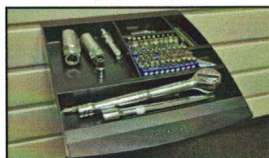

Tool Tray
HSW4004P Black, Gray, Clear