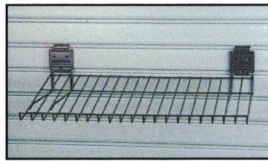

HW Shoe Shelf
HSS2414 24" w x 14" d