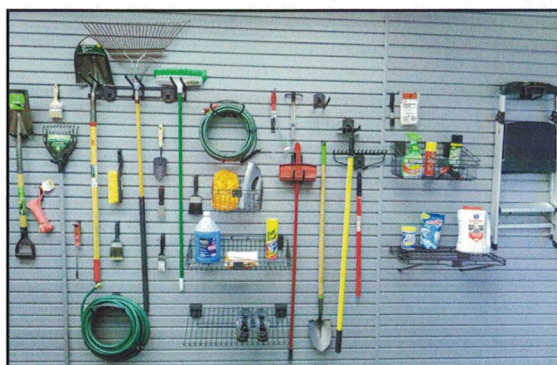

Garden Center Kit

- 1 - Garden Center
- 1 - 24" Tool Bar
- 2 - 6" J Hook
- 1 - Double Utility Hook
- 1 - 4" Double Hook
- 2 - S Hook
- 2 - 14"x24" Shelf
- 1 - 12"x18" Basket
- 1 - 8" Loop Hook
- 1 - 8" Double Hook

Sport Accessory Kit

- 1 - 6" J Hook
- 1 - 4" Double Hook
- 3 - 8" Double Hook
- 1 - Tennis Acsy. Holder
- 1 - Mesh Basket
- 1 - Horiz. Bike Rack
- 1 - 8"x12" Basket

Golf Accessory Kit

- 1 - Golf Acsy. Holder
- 1 - 4" Double Hook
- 1 - 8"x12" Basket
- 1 - 14"x24" Shoe Rack
- 1 - 14"x24" Shelf
- 1 - 4" Hook w/Hook Lok

Deluxe Accessory Kit

- 1 - 14"x48" Shelf
- 1 - 14"x24" Shelf
- 2 - 24" Tool Bar
- 4 - 4" Double Hook
- 2 - 6" J Hook
- 1 - 4" Loop Hook
- 2 - 8" Loop Hook
- 3 - 8" Double Hook
- 2 - 8"x12" Basket
- 1 - 12"x18" Basket
- 1 - 12"x24" Basket
- 2 - Shoe Rack
- 3 - 2" Hooks w/Hook Loks
- 6 - 1" Hook w/Hook Loks
- 6 - 4" Hook w/Hook Loks
- 6 - 6" Hook w/Hook Loks
- 3 - 8" Hook w/Hook Loks

Golf Sports Kit

- 6 - 1" Hooks w/Hook Lok
- 6 - 4" Hooks w/Hook Lok
- 1 - Golf Rack & Basket
- 1 - Narrow Basket

Intermediate Accessory Kit

- 1 - 14"x24" Shelf
- 1 - 24" Tool Bar
- 1 - 4" Loop Hook
- 2 - 8" Loop Hook
- 3 - 4" Double Hook
- 2 - 8" Double Hook
- 1 - 6" J-Hook
- 1 - 8"x12" Basket
- 1 - 12"x18" Basket
- 1 - 12"x24" Basket
- 1 - Shoe Rack
- 3 - 2" Hook w/ Hook Loks
- 3 - 1" Hook w/ Hook Loks
- 6 - 4" Hook w/ Hook Loks
- 3 - 6" Hook w/ Hook Loks
- 3 - 8" Hook w/ Hook Loks